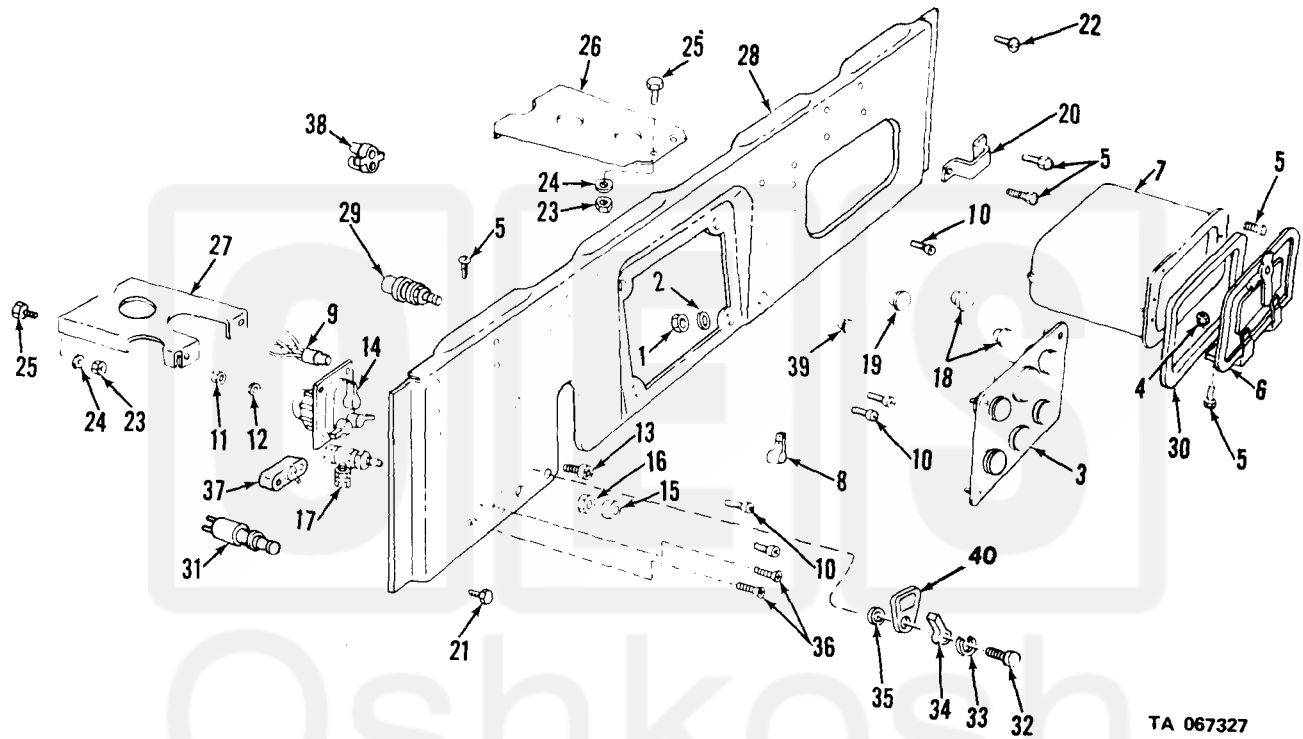

Current part is item (9) on diagram. Available at www.oshkoshequipment.com

(1)	(2)	(3)	(4)	(5)	(6)	(7)	(8)
ILLUS.							QTY
(a)	(b)	SMR	NATIONAL	PART		DESCRIPTION	U/M
FIG.	ITEM	CODE	STOCK	NUMBER	FSCM		INC
NO.	NO.		NUMBER			USABLE ON CODE	IN
							UNIT
						0607-INSTRUMENT OR ENGINE CONTROL PANEL	
37	1	PAOZZ	5325-00-753-9255	7533778	19207	NUT,TURNLOCK	EA 4
37	2	PAOZZ	5310-00-752-6591	7526591	00000	WASHER: INSTRUMENT CLUSTER, MOUNTING PLATE STUD	EA 4
37	3	XBOOO		MS53002-2	96906	CLUSTER ASSEMBLY (SEE FIGURE 38,ITEM NO.1 AA	EA 1
37	3	XBOOO		MS53003-2	96906	CLUSTER ASSEMBLY (SEE FIGURE 38,ITEM NO. 1) AB,AC	EA 1
37	4	PAOZZ	5310-00-877-5797	MS21044N3	96906	NUT	EA 4
37	5	PAOZZ	5305-00-989-7434	MS35207-263	21450	SCREW,MACHINE	EA 15
37	6	PAOZZ	2510-00-737-3340	7373340	19207	DOOR: GLOVE COMPARTMENT, W/HANDLE AND HINGE	EA 1
37	7	PAOZZ	2540-00-459-3194	7397850	19207	BOX,MAP COMPARTMENT	EA 1
37	8	PAOZZ	2590-00-789-7607	10896915	19207	LEVER:IGNITION SWITCH	EA 1
37	9	PAOZZ	5930-00-699-9438	MS39060-2	96906	SWITCH,ROTARY,IGNITION	EA 1
37	10	PAOZZ	5305-00-855-0961	MS24629-35	96906	SCREW,TAPPING	EA 4
37	11	PAOZZ	5310-00-959-7600	MS51922-5	96906	NUT,SELF-LOCKING	EA 4
37	12	PAOZZ	5310-00-809-3078	MS27183-11	96906	WASHER	EA 4
37	13	PAOZZ	5305-00-696-5293	455174	21450	SCREW,ASSEMBLED WASHER AA,AB	EA 4
37	13	PAOZZ	5305-00-494-2708	7092438	19207	SCREW,MACHINE: LIGHT SWITCH AC	EA 4
37	14	PAOZZ	2590-00-307-8856	MS51113-1	96906	SWITCH,LIGHT	EA 1
37	15	PAOZZ	5355-00-708-8745	7088745	19207	KNOB	EA 1
37	16	XAOZZ		7539694	19207	NUT	EA 1
37	17	PAOZZ	4820-00-753-9695	7539695	19207	VALVE,PRESSURE REGULATING: WINDSHIELD WIPER ASSEMBLY	EA 1
37	18	PAOZZ	5340-00-664-0399	432613	00000	BUTTON,PLUG	EA 2
37	19	PAOZZ	5340-00-205-5247	432487	24617	BUTTON,PLUG	EA 1
37	20	PAOZZ	5340-00-469-8411	7397851	19207	BRACKET	EA 1
37	21	PAOZZ	5306-00-042-5859	425859	24617	BOLT,ASSEMBLED WASHER	EA 2
37	22	PAOZZ	5305-00-144-1514	8743917	19207	SCREW,MACHINE	EA 4
37	23	PAOZZ	5310-00-959-1488	MS51922-21	96906	NUT,SELF-LOCKING	EA 4
37	24	PAOZZ	5310-00-080-6004	MS27183-14	96906	WASHER,FLAT	EA 4
37	25	PAOZZ	5305-00-269-2803	MS90726-60	96906	SCREW,CAP,HEXAGON HEAD	EA 4
37	26	PAOZZ	2510-00-408-2449	7397848	19207	SUPPORT,PANEL	EA 1
37	27	XOBZZ		7397846	19207	BRACE	EA 1
37	28	XBOZZ		7397847	19207	PANEL AA	EA 1

Current part is item (9) on diagram. Available at www.oshkoshequipment.com

TA 067327

Figure 37. Instrument or engine control panels.